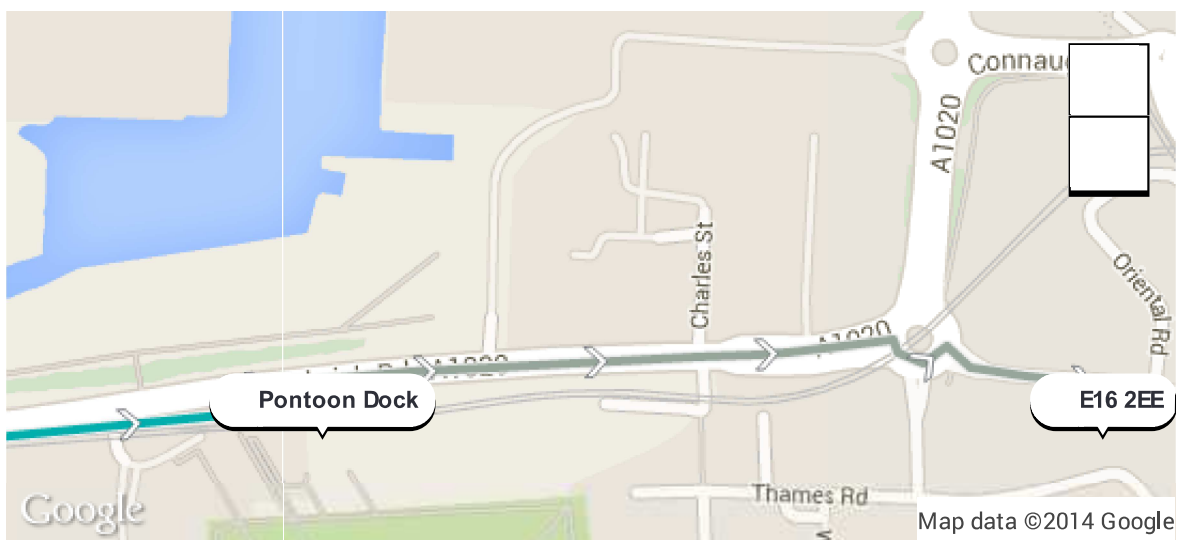

Bus Service: Westferry - Canary Wharf - Blackwall (for Poplar) - East India - Canning Town - Custom House (for ExCeL and Royal Victoria) - Prince Regent - Royal Albert - Beckton Park - Cyprus - Gallions Reach - Beckton Bus Service: Canning Town - Emirates Royal Docks - ExCeL

Stratford High Street DLR Station

Abbey Road DLR Station

West Ham

Star Lane DLR Station

Canning Town DLR Station

West Silvertown DLR Station

17:47

Pontoon Dock

13 minutes

Walk to E16 2EE

[Hide text instructions](#)

Continue along North Woolwich Road for 445 metres (6 minutes, 35 seconds).

Turn right on to North Woolwich Roundabout, continue for 48 metres (0 minutes, 44 seconds).

Turn right on to North Woolwich Road, continue for 118 metres (1 minute, 41 seconds).

18:00

E16 2EE

Accessibility Details

Total walking time:

31 minutes

Accessibility summary:

3 sets of stairs down