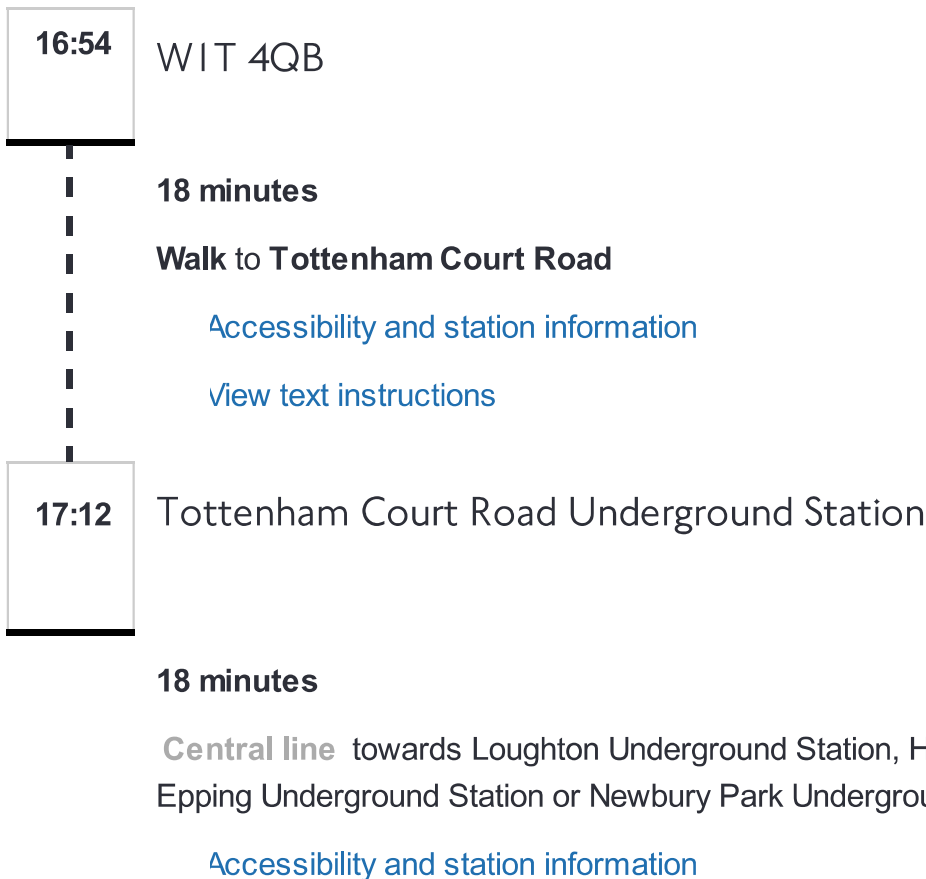

JOURNEY RESULTS

From: **W1T 4QB** Leaving: **Saturday 12th Jul, 17:00**
To: **e16 2ee**

Travel preferences: **Showing routes with fewest changes** **Using all transport modes**
Max walk time 40 mins

<i>Departs</i>	<i>Arrives</i>	
16:54	18:00	1 hr 6 mins

17:34

Stratford DLR Station

13 minutes

DLR towards Woolwich Arsenal DLR Station

Part Closure

DOCKLANDS LIGHT RAILWAY: No service between Westferry and Beckton on Saturday 12 and Sunday 13 July due to engineering works. Replacement buses operate.

13 minutes

Walk to E16 2EE

[Hide text instructions](#)

Continue along North Woolwich Road for 445 metres (6 minutes, 35 seconds).

Turn right on to North Woolwich Roundabout, continue for 48 metres (0 minutes, 44 seconds).

Turn right on to North Woolwich Road, continue for 118 metres (1 minute, 41 seconds).

18:00

E16 2EE

Accessibility Details

Total walking time:

31 minutes

Accessibility summary:

3 sets of stairs down